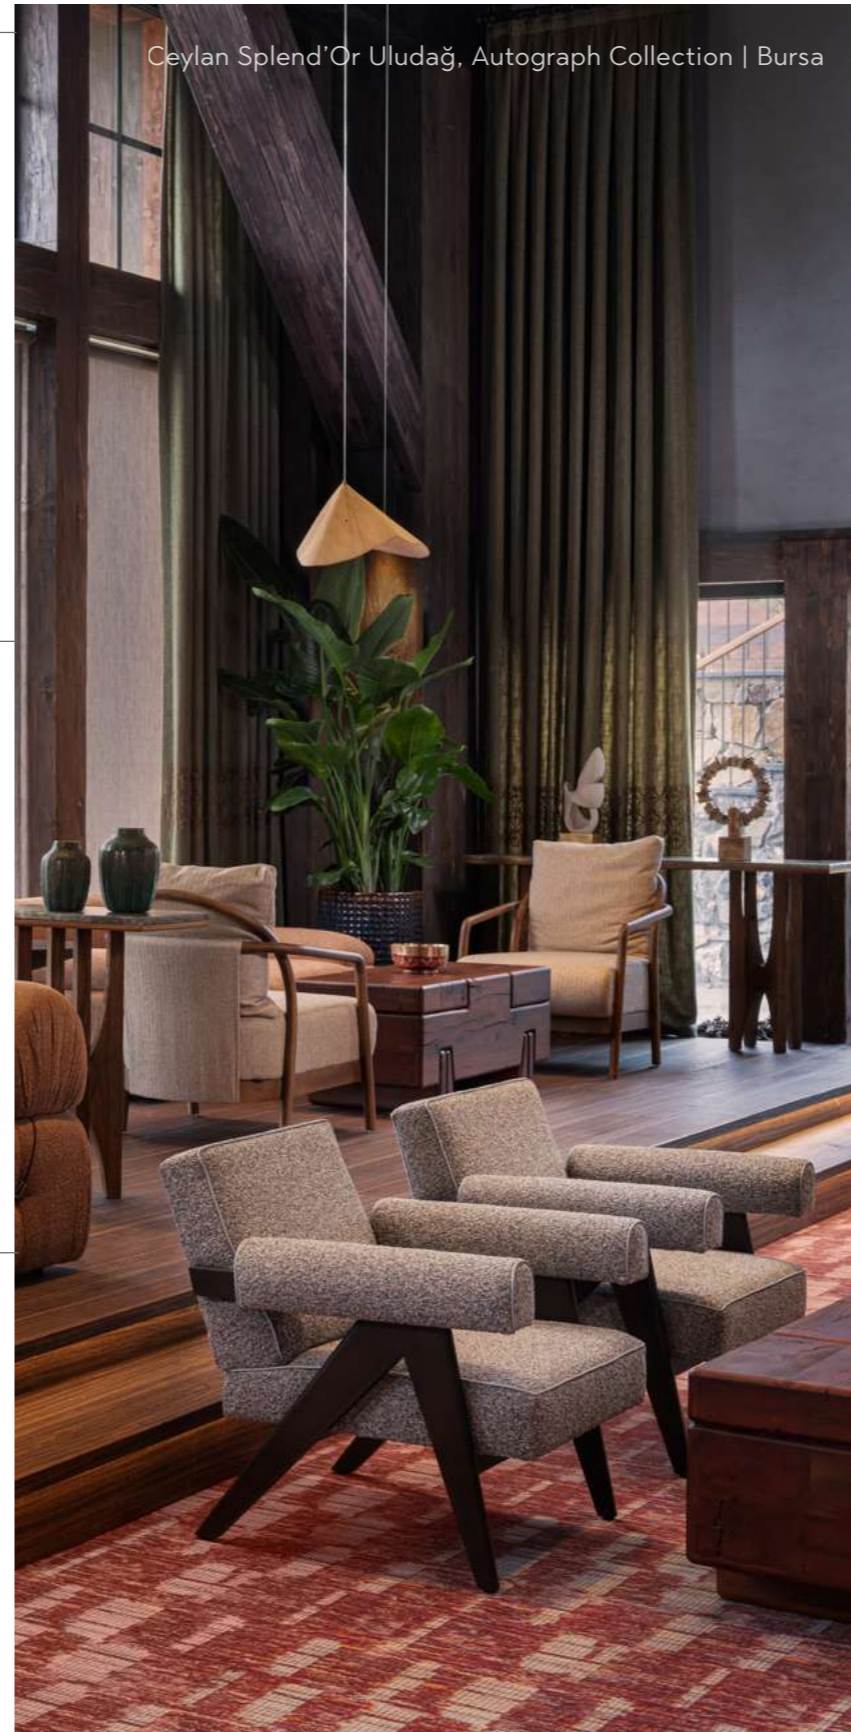

Ceylan Splend'Or Uludağ, Autograph Collection | Bursa